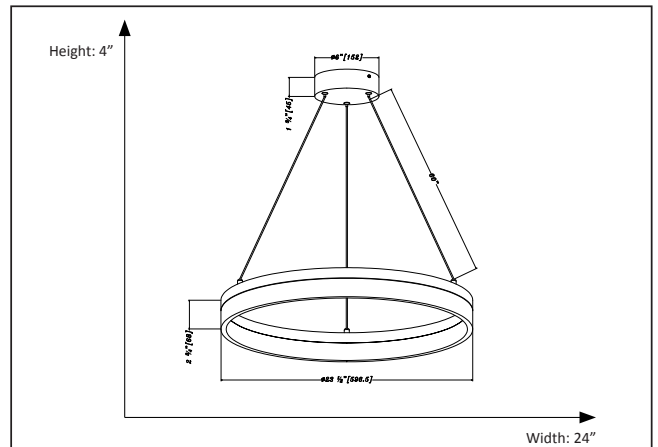

#### Features

Item Number	7-70172
Finish	Brushed Nickel
Dimensions	3.25"H x 23.50"W
Lamp Info	LED
Bulb Base	Integrated LED
ETL Listed	Dry Location
Location	Indoor