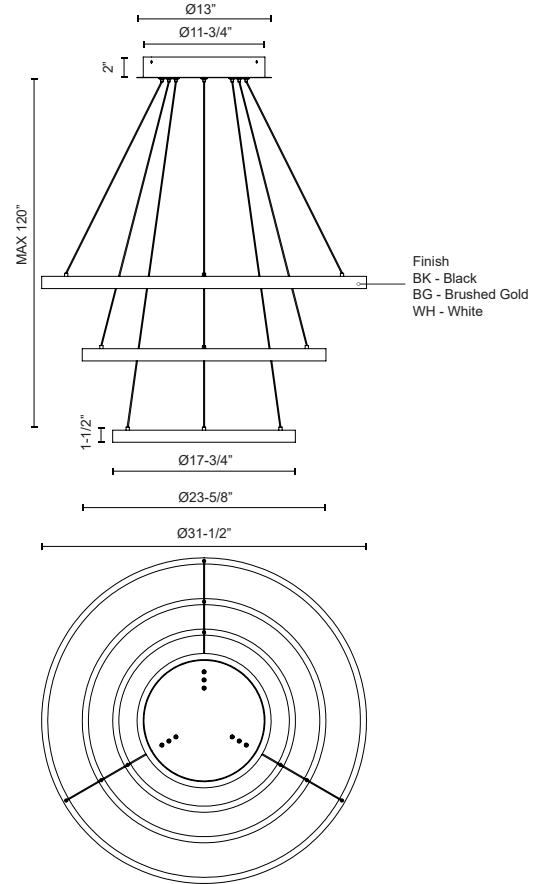

### SPECIFICATION DETAILS

<b>Fixture Dimensions</b>	D31-1/2" x H1-1/2"
<b>Light Source</b>	LED with DC Driver
<b>Wattage</b>	188W
<b>Total Lumens</b>	14150lm
<b>Delivered Lumens</b>	BG-5170lm*; BK-5170lm*; WH-6950lm*;
<b>Voltage</b>	120-277V
<b>Color Temperature</b>	3000K
<b>CRI (Ra)</b>	90CRI
<b>Optional Color Temps</b>	2700K - 5000K Available, Minimum Order Quantities Apply
<b>LED Rated Life</b>	50,000 hours
<b>Dimming</b>	100% - 10%, TRIAC or ELV Dimmer (Not Included) or 0-10V Dimmer (Not Included)
<b>Diffuser Details</b>	Frosted Silicone Diffuser
<b>Adjustable</b>	Yes
<b>Wire Length</b>	120" Max
<b>Wire Type</b>	BG - Black Wire; BK - Black Wire; WH - Clear Wire;
<b>Minimum Hang Height</b>	16"
<b>Sloped Ceiling Adaptable</b>	Yes
<b>Location</b>	Dry
<b>Illumination Direction</b>	Up and Downlight
<b>Canopy Dimensions</b>	D13" x H2"
<b>Paint Finish</b>	BG01(Canopy); BG02(Fixture Body); BK02; WH02;
<b>Material</b>	Aluminum + Polymeric Material
<b>CEC Title 24 JA8</b>	Yes, JA8-2022

### DESCRIPTION

Extruded and rolled aluminum with rectangular profile. Flush silicone diffuser. Three tiers. Matte powder-coated finish. Up and down light.